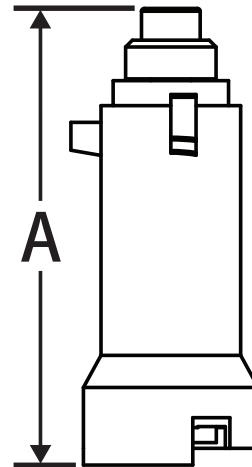

Handle Extension

Compatible with Memory Stop

Features

- Allows for easy insulation

Material Specifications

Part	Material
Body	Brass - CW617N
Inner Rod	Brass - CW614N
Spacer	Steel
Screw	Steel - Geomet® Plated

Dimensions

Part #	Fits					A
	TB	TA	TY	NT	H100	
TX-A-MS	1/2", 3/4"	1/2"	1/2"	1/2"	1/2"	2.0
TX-B-MS	1"	3/4", 1"	3/4", 1"	3/4"	3/4"	2.0
TX-C-MS	1-1/4", 1-1/2"	1-1/4", 1-1/2"	1-1/4", 1-1/2"	1", 1-1/4"	1", 1-1/4"	2.0
TX-D-MS	2"	2"	2"	1-1/2", 2"	1-1/2", 2"	2.0