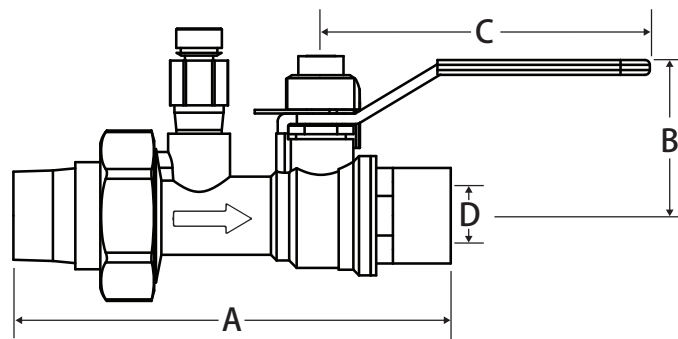

Manual Balancing Valve

Fixed Orifice • Isolation Ball Valve • Memory Stop • Union • 600 WOG

TB

Features

- Patented removable venturi
- +/- 2% Accuracy
- Two pressure / temperature (PT) test ports
- Location tag
- Additional accessory tap
- Triple sealing stem with 2 Viton® o-rings and Teflon® seal
- Blow out proof stem
- 100% leak tested
- Made in Italy
- Leakproof stem - Lifetime warranty
- See end of catalog for pressure drop charts

Pressure and Temperature Rating

- 600 WOG
- 325°F Max

Smart Part Number Ordering Guide

Material Specifications

Part	Material
Body	Brass - CW617N
End Connection	Brass - CW617N
Ball	Chrome Plated Brass - CW617N
Seat (2)	Virgin PTFE
Stem	Brass - CW614N
Packing	Virgin PTFE
Stem O-ring (2)	Viton®
Packing Gland	Brass - CW614N
Handle	Steel - Geomet® Plated
Handle Nut	Steel - Geomet® Plated
Metering Plate	Aluminum
Memory Stop	Brass - CW617N
Memory Stop Screw	Steel - Geomet® Plated
Union O-ring	Viton®
Tail Piece	Brass - CW617N
Union Nut	Brass - CW617N
Venturi	Brass - CW614N
Venturi O-ring	Viton®

Dimensions

Size	A*	B	C	D
1/2"	4.56	1.57	2.95	0.59
3/4"	4.88	1.57	2.95	0.59
1"	5.65	1.93	3.74	0.79
1-1/4"	7.00	2.44	4.72	0.98
1-1/2"	7.81	2.64	4.72	1.26
2"	9.19	3.29	5.91	1.58

*Length is for a SWT x MNPT valve, additional dimensions available upon request