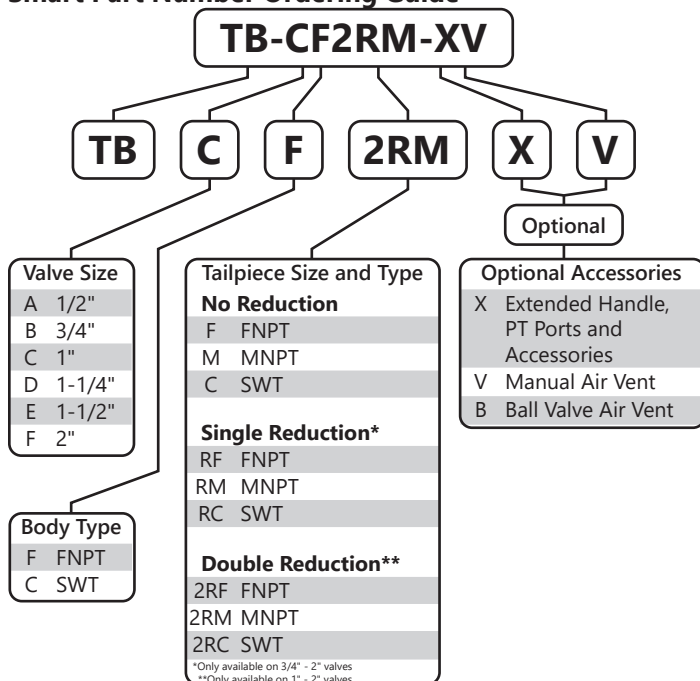

Manual Balancing Valve

Fixed Orifice • Isolation Ball Valve • Memory Stop • Union • 600 WOG

TB

Features

- Patented removable venturi
- +/- 2% Accuracy
- Two pressure / temperature (PT) test ports
- Location tag
- Additional accessory tap
- Triple sealing stem with 2 Viton® o-rings and Teflon® seal
- Blow out proof stem
- 100% leak tested
- Made in Italy
- Leakproof stem - Lifetime warranty
- See end of catalog for pressure drop charts

Pressure and Temperature Rating

- 600 WOG
- 325°F Max

Smart Part Number Ordering Guide

Material Specifications

Part	Material
Body	Brass - CW617N
End Connection	Brass - CW617N
Ball	Chrome Plated Brass - CW617N
Seat (2)	Virgin PTFE
Stem	Brass - CW614N
Packing	Virgin PTFE
Stem O-ring (2)	Viton®
Packing Gland	Brass - CW614N
Handle	Steel - Geomet® Plated
Handle Nut	Steel - Geomet® Plated
Metering Plate	Aluminum
Memory Stop	Brass - CW617N
Memory Stop Screw	Steel - Geomet® Plated
Union O-ring	Viton®
Tail Piece	Brass - CW617N
Union Nut	Brass - CW617N
Venturi	Brass - CW614N
Venturi O-ring	Viton®

Dimensions

Size	A*	B	C	D
1/2"	4.56	1.57	2.95	0.59
3/4"	4.88	1.57	2.95	0.59
1"	5.65	1.93	3.74	0.79
1-1/4"	7.00	2.44	4.72	0.98
1-1/2"	7.81	2.64	4.72	1.26
2"	9.19	3.29	5.91	1.58

*Length is for a SWT x MNPT valve, additional dimensions available upon request

Venturi Signal

Pressure Drop Chart

Terminator B (1-1/4" - 2")

CV of Valves

- 1-1/4" w/ #13 Venturi: **15.0**
- 1-1/4" w/ #19 Venturi: **34.0**
- 1-1/2" w/ #15 Venturi: **20.9**
- 1-1/2" w/ #22 Venturi: **57.0**
- 2" w/ #18 Venturi: **30.8**
- 2" w/ #25 Venturi: **57.0**
- 2" w/ #32 Venturi: **88.0**