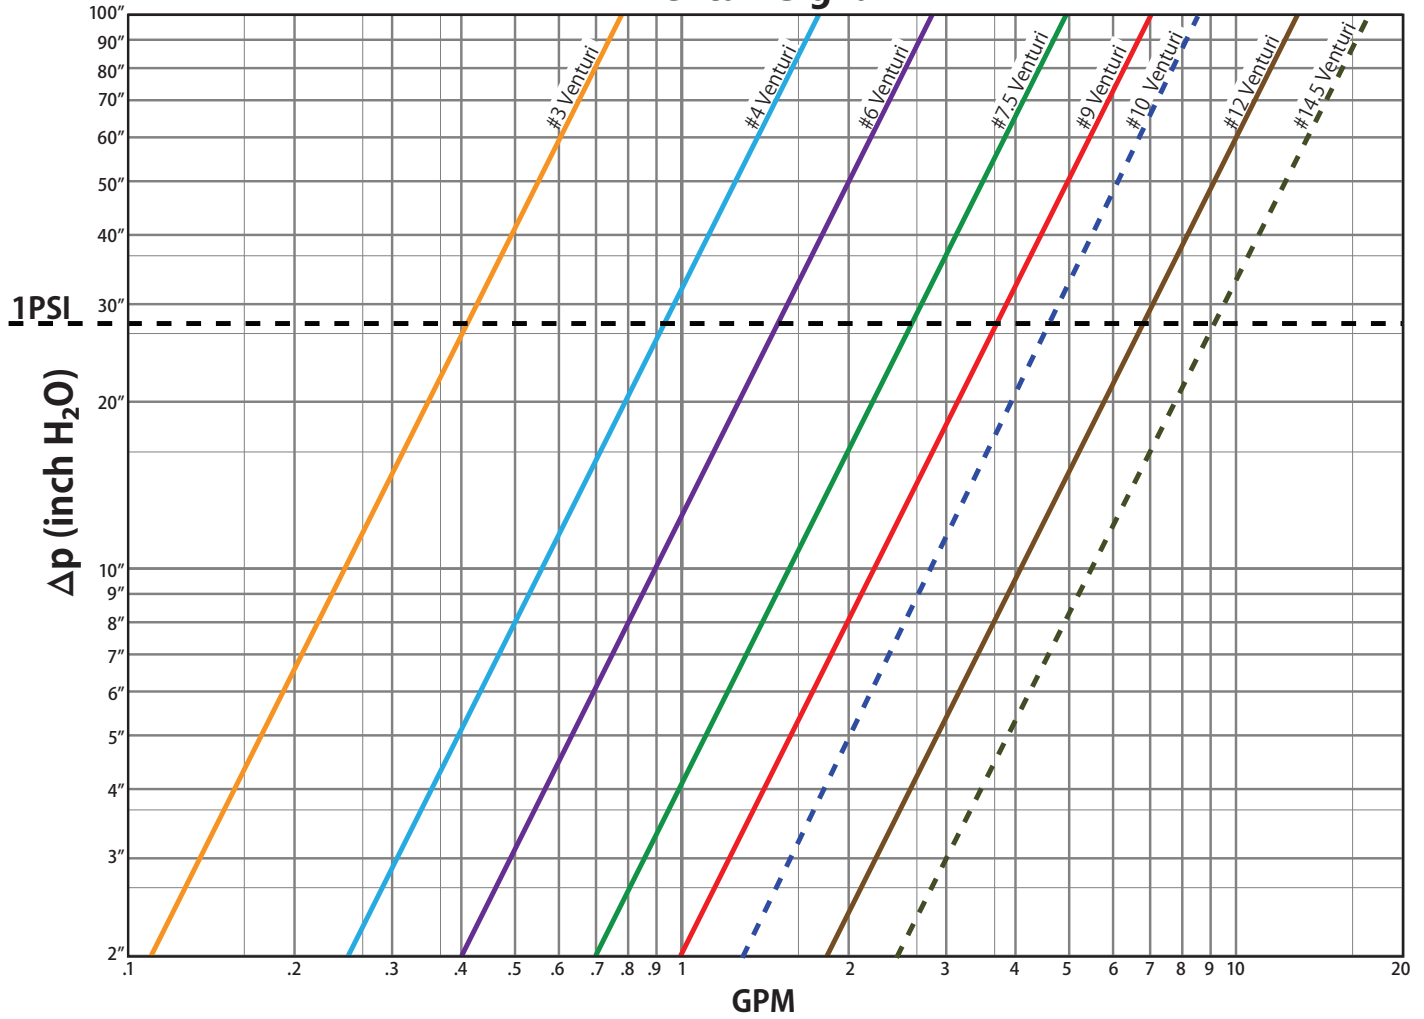

Manual Balancing Valve

Fixed Orifice • Isolation Ball Valve • Memory Stop • Union • 600 WOG

TB

Features

- Patented removable venturi
- +/- 2% Accuracy
- Two pressure / temperature (PT) test ports
- Location tag
- Additional accessory tap
- Triple sealing stem with 2 Viton® o-rings and Teflon® seal
- Blow out proof stem
- 100% leak tested
- Made in Italy
- Leakproof stem - Lifetime warranty
- See end of catalog for pressure drop charts

Dimensions

Size	A*	B	C	D
1/2"	4.56	1.57	2.95	0.59
3/4"	4.88	1.57	2.95	0.59
1"	5.65	1.93	3.74	0.79
1-1/4"	7.00	2.44	4.72	0.98
1-1/2"	7.81	2.64	4.72	1.26
2"	9.19	3.29	5.91	1.58

*Length is for a SWT x MNPT valve, additional dimensions available upon request

Pressure Drop Chart

Terminator B (1/2" - 1")

CV of Valves

- #3 Venturi: **0.44**
- #4 Venturi: **1.30**
- #6 Venturi: **2.65**
- #7.5 Venturi: **3.61**
- #9 Venturi: **7.05**
- #12 Venturi: **11.40**
- #10 Venturi: **7.05**
- #14.5 Venturi: **17.6**

Venturi Signal

Pressure Drop Chart

Terminator B (1-1/4" - 2")

CV of Valves

- 1-1/4" w/ #13 Venturi: **15.0**
- 1-1/4" w/ #19 Venturi: **34.0**
- 1-1/2" w/ #15 Venturi: **20.9**
- 1-1/2" w/ #22 Venturi: **57.0**
- 2" w/ #18 Venturi: **30.8**
- 2" w/ #25 Venturi: **57.0**
- 2" w/ #32 Venturi: **88.0**