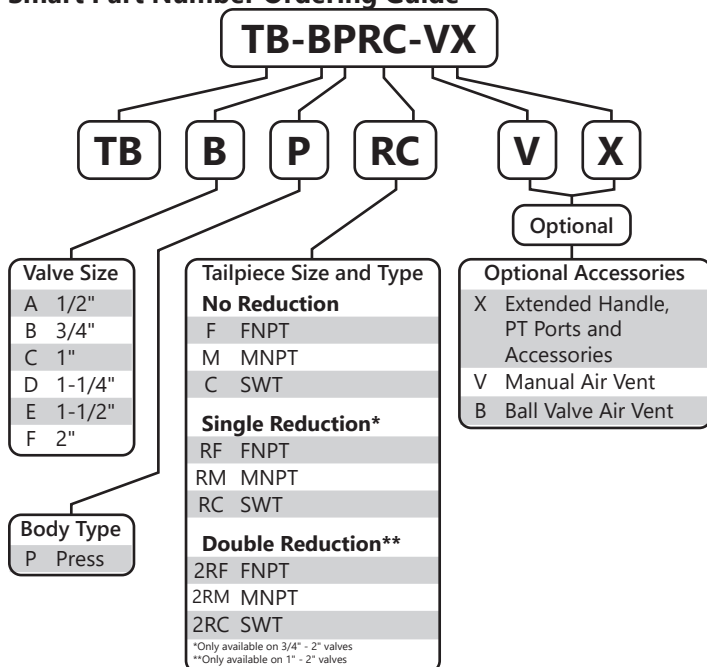

Manual Balancing Valve

Fixed Orifice • Isolation Ball Valve • Integrated Memory Stop • Union • Press Body Connection • 250 WOG

TB Press

DIRECTION OF FLOW →

Features

- Patented removable venturi
- +/- 2% Accuracy
- Two pressure / temperature (PT) test ports
- Location tag
- Additional accessory tap
- Triple sealing stem with 2 Viton® o-rings and Teflon® seal
- Blow out proof stem
- 100% leak tested
- Made in Italy
- Leakproof stem - Lifetime warranty
- See end of catalog for pressure drop charts

Pressure and Temperature Rating

- 250 WOG
- 300°F Max

Smart Part Number Ordering Guide

Material Specifications

Part	Material
Body	Brass - CW617N
End Connection	Brass - CW617N
Press O-ring	EPDM
Ball	Chrome Plated Brass -CW617N
Seat (2)	Virgin PTFE
Stem	Brass - CW614N
Packing	Virgin PTFE
Stem O-ring (2)	Viton®
Packing Gland	Brass - CW614N
Handle	Steel - Geomet® Plated
Handle Nut	Steel - Geomet® Plated
Metering Plate	Aluminum
Memory Stop	Brass - CW617N
Memory Stop Screw	Steel - Geomet® Plated
Union O-ring	Viton®
Tail Piece	Brass - CW617N
Union Nut	Brass - CW617N
Venturi	Brass - CW614N
Venturi O-ring	Viton®

Dimensions

Size	A*	B	C	D
1/2"	5.17	1.57	2.95	0.59
3/4"	5.35	1.57	2.95	0.59
1"	—**	1.93	3.74	0.79
1-1/4"	—**	2.44	4.72	0.98
1-1/2"	—**	2.64	4.72	1.26
2"	—**	3.29	5.91	1.58

*Length is for a Press x MNPT valve, additional dimensions available upon request
 **1" - 2" is FNPT body with MNPT x Press adapter

Pressure Drop Chart

T B (1/2" - 1")

- CV of Valves**
- #3 Venturi: **0.44**
 - #4 Venturi: **1.30**
 - #6 Venturi: **2.65**
 - #7.5 Venturi: **3.61**
 - #9 Venturi: **7.05**
 - #12 Venturi: **11.40**
 - #10 Venturi: **7.05**
 - #14.5 Venturi: **17.6**