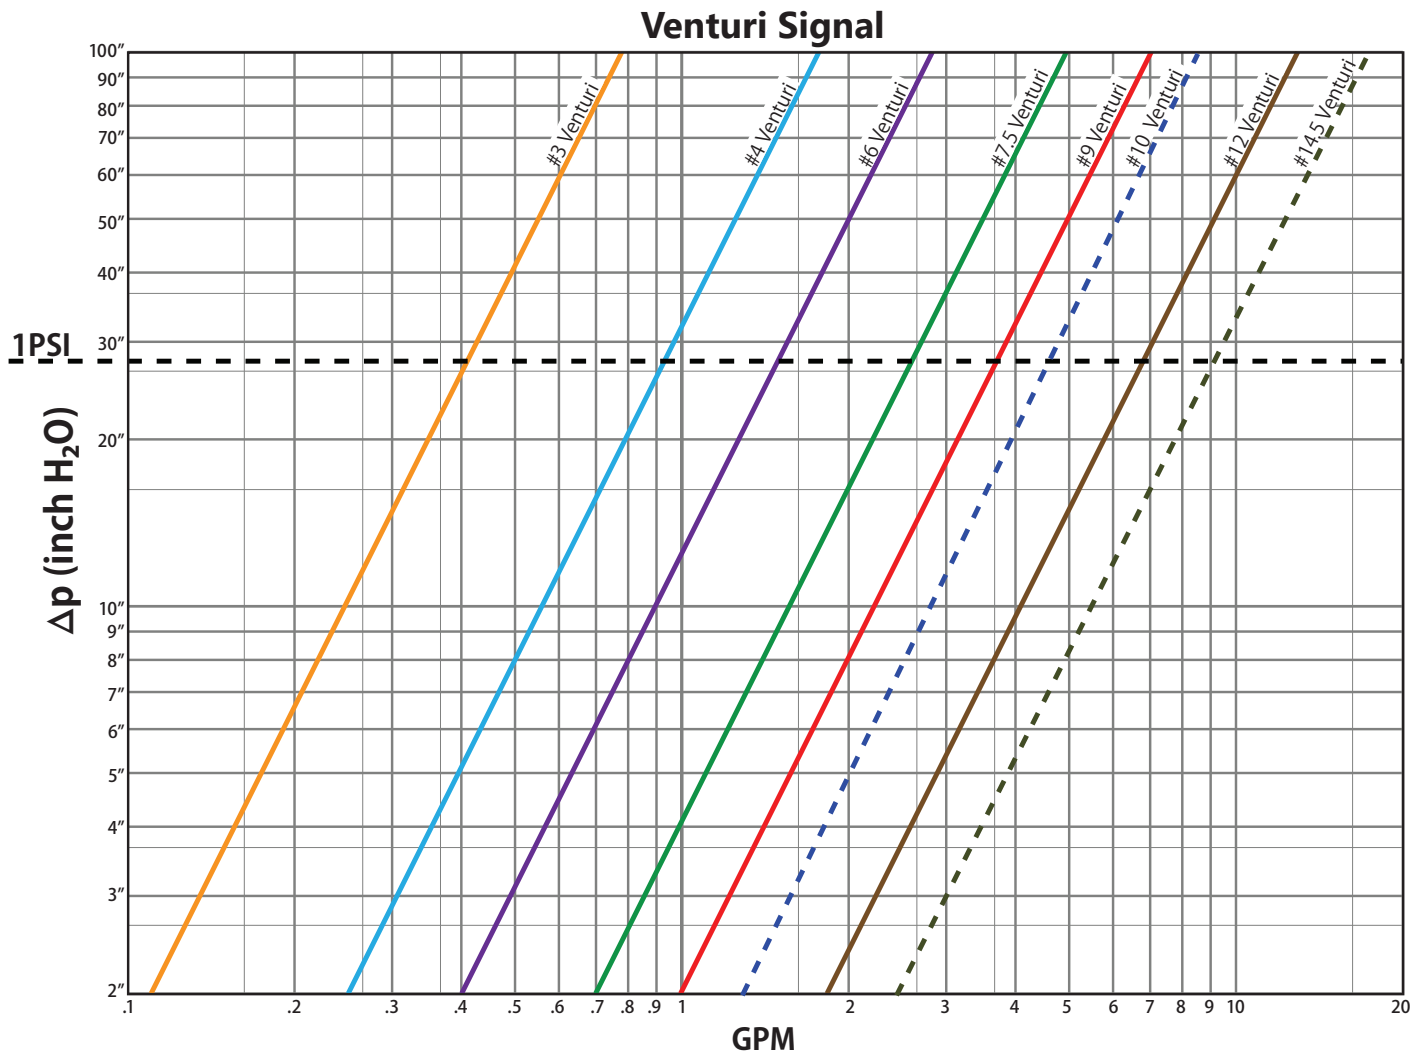

Manual Balancing Valve

Fixed Orifice • Isolation Ball Valve • Integrated Memory Stop • Union • Press Body Connection • 250 WOG

TB Press

DIRECTION OF FLOW →

Features

- Patented removable venturi
- +/- 2% Accuracy
- Two pressure / temperature (PT) test ports
- Location tag
- Additional accessory tap
- Triple sealing stem with 2 Viton® o-rings and Teflon® seal
- Blow out proof stem
- 100% leak tested
- Made in Italy
- Leakproof stem - Lifetime warranty
- See end of catalog for pressure drop charts

Pressure and Temperature Rating

- 250 WOG
- 300°F Max

Smart Part Number Ordering Guide

Material Specifications

Part	Material
Body	Brass - CW617N
End Connection	Brass - CW617N
Press O-ring	EPDM
Ball	Chrome Plated Brass -CW617N
Seat (2)	Virgin PTFE
Stem	Brass - CW614N
Packing	Virgin PTFE
Stem O-ring (2)	Viton®
Packing Gland	Brass - CW614N
Handle	Steel - Geomet® Plated
Handle Nut	Steel - Geomet® Plated
Metering Plate	Aluminum
Memory Stop	Brass - CW617N
Memory Stop Screw	Steel - Geomet® Plated
Union O-ring	Viton®
Tail Piece	Brass - CW617N
Union Nut	Brass - CW617N
Venturi	Brass - CW614N
Venturi O-ring	Viton®

Dimensions

Size	A*	B	C	D
1/2"	5.17	1.57	2.95	0.59
3/4"	5.35	1.57	2.95	0.59
1"	—**	1.93	3.74	0.79
1-1/4"	—**	2.44	4.72	0.98
1-1/2"	—**	2.64	4.72	1.26
2"	—**	3.29	5.91	1.58

*Length is for a Press x MNPT valve, additional dimensions available upon request
 **1" - 2" is FNPT body with MNPT x Press adapter

Pressure Drop Chart

T B (1/2" - 1")

- CV of Valves**
- #3 Venturi: **0.44**
 - #4 Venturi: **1.30**
 - #6 Venturi: **2.65**
 - #7.5 Venturi: **3.61**
 - #9 Venturi: **7.05**
 - #12 Venturi: **11.40**
 - #10 Venturi: **7.05**
 - #14.5 Venturi: **17.6**