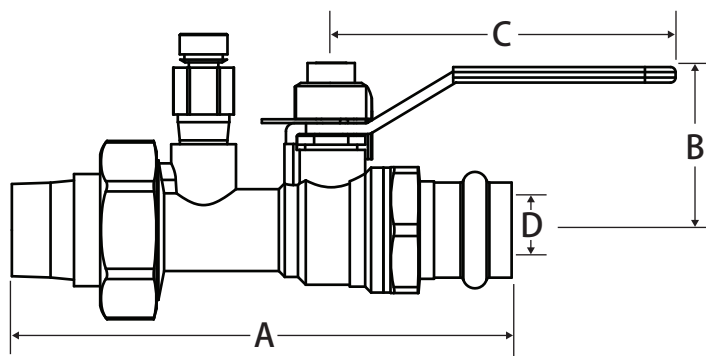

Manual Balancing Valve

Fixed Orifice • Isolation Ball Valve • Integrated Memory Stop • Union • Press Body Connection • 250 WOG

TB Press

DIRECTION OF FLOW →

Features

- Patented removable venturi
- +/- 2% Accuracy
- Two pressure / temperature (PT) test ports
- Location tag
- Additional accessory tap
- Triple sealing stem with 2 Viton® o-rings and Teflon® seal
- Blow out proof stem
- 100% leak tested
- Made in Italy
- Leakproof stem - Lifetime warranty
- See end of catalog for pressure drop charts

Pressure and Temperature Rating

- 250 WOG
- 300°F Max

Smart Part Number Ordering Guide

Material Specifications

Part	Material
Body	Brass - CW617N
End Connection	Brass - CW617N
Press O-ring	EPDM
Ball	Chrome Plated Brass -CW617N
Seat (2)	Virgin PTFE
Stem	Brass - CW614N
Packing	Virgin PTFE
Stem O-ring (2)	Viton®
Packing Gland	Brass - CW614N
Handle	Steel - Geomet® Plated
Handle Nut	Steel - Geomet® Plated
Metering Plate	Aluminum
Memory Stop	Brass - CW617N
Memory Stop Screw	Steel - Geomet® Plated
Union O-ring	Viton®
Tail Piece	Brass - CW617N
Union Nut	Brass - CW617N
Venturi	Brass - CW614N
Venturi O-ring	Viton®

Dimensions

Size	A*	B	C	D
1/2"	5.17	1.57	2.95	0.59
3/4"	5.35	1.57	2.95	0.59
1"	—**	1.93	3.74	0.79
1-1/4"	—**	2.44	4.72	0.98
1-1/2"	—**	2.64	4.72	1.26
2"	—**	3.29	5.91	1.58

*Length is for a Press x MNPT valve, additional dimensions available upon request
 **1" - 2" is FNPT body with MNPT x Press adapter

Pressure Drop Chart

TB (1-1/4" - 2")

CV of Valves

- 1-1/4" w/ #13 Venturi: **15.0**
- 1-1/4" w/ #19 Venturi: **34.0**
- 1-1/2" w/ #15 Venturi: **20.9**
- 1-1/2" w/ #22 Venturi: **57.0**
- 2" w/ #18 Venturi: **30.8**
- 2" w/ #25 Venturi: **57.0**
- 2" w/ #32 Venturi: **88.0**