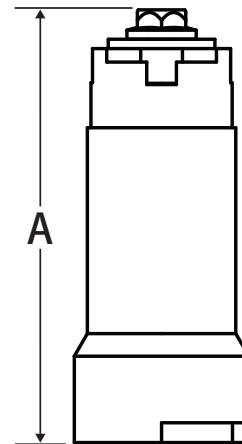

# Handle Extension

## Material Specifications

Part	Material
Body	WCB Carbon Steel
Inner Rod	WCB Carbon Steel
Washer	Steel
Bolt	Steel - Zinc Plated

## Dimensions

Part #	Size	Fits	A
TX-A	1/2"	TY, TA Series	2.0
TX-B	3/4" - 1"	TY, TA Series	2.0
TX-C	1-1/4" - 1-1/2"	TY, TA Series	2.0
TX-D	2"	TY, TA Series	2.0

**WARNING:** This product can expose you to chemicals including phthalates, which is known to the State of California to cause cancer, and phthalates, which is known to the State of California to cause birth defects or other reproductive harm. For more information go to [www.P65Warnings.ca.gov](http://www.P65Warnings.ca.gov).