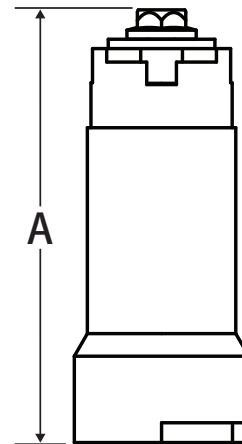

Handle Extension

Features

- Allows for easy insulation

Material Specifications

Part	Material
Body	WCB Carbon Steel
Inner Rod	WCB Carbon Steel
Washer	Steel
Bolt	Steel - Zinc Plated

Dimensions

Part #	Size	Fits	A
TX-A	1/2"	TY, TA Series	2.0
TX-B	3/4" - 1"	TY, TA Series	2.0
TX-C	1-1/4" - 1-1/2"	TY, TA Series	2.0
TX-D	2"	TY, TA Series	2.0