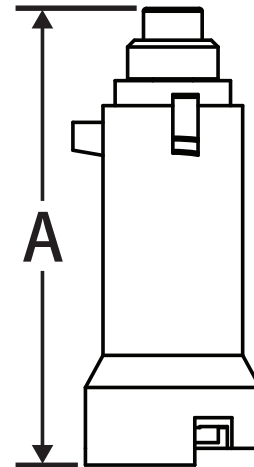

# Handle Extension

### Material Specifications

Part	Material
Body	Brass - CW617N
Inner Rod	Brass - CW614N
Spacer	Steel
Screw	Steel - Geomet® Plated

### Dimensions

Part #	Fits				A
	TB	NT	T100	TS	
TX-A-MS	1/2" - 3/4"	1/2"	1/2"		2.0
TX-B-MS	1"	3/4"	3/4"		2.0
TX-C-MS	1-1/4" - 1-1/2"	1" - 1-1/4"	1" - 1-1/4"	1/2" - 1"	2.0
TX-D-MS	2"	1-1/2", 2"	1-1/2", 2"	1-1/4" - 1-1/2"	2.0
TX-E*	-	-	-	2"	2.0