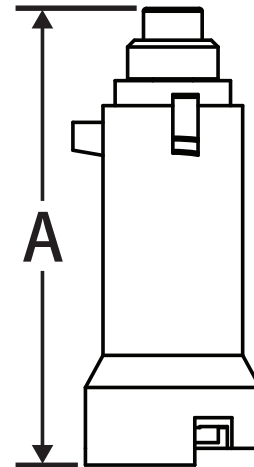

Handle Extension

Compatible with Memory Stop

Features

- Allows for easy insulation

Material Specifications

Part	Material
Body	Brass - CW617N
Inner Rod	Brass - CW614N
Spacer	Steel
Screw	Steel - Geomet® Plated

Dimensions

Part #	Fits				A
	TB	NT	T100	TS	
TX-A-MS	1/2" - 3/4"	1/2"	1/2"		2.0
TX-B-MS	1"	3/4"	3/4"		2.0
TX-C-MS	1-1/4" - 1-1/2"	1" - 1-1/4"	1" - 1-1/4"	1/2" - 1"	2.0
TX-D-MS	2"	1-1/2", 2"	1-1/2", 2"	1-1/4" - 1-1/2"	2.0
TX-E*	-	-	-	2"	2.0