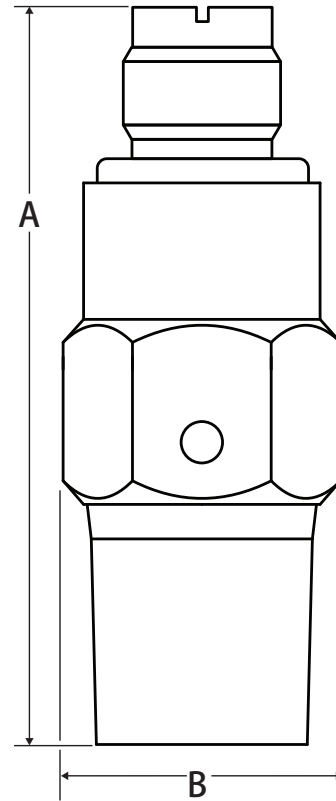

Manual Air Vent

Coin Operated • 150 WOG

Features

- 100% leak tested

Pressure and Temperature Rating

- 125 WOG
- 250°F Max

Material Specifications

Part	Material
Body	Brass - C36000
Plug Screw	Brass - C36000

Dimensions

Part #	Size	A	B
TV-A2	1/4" MNPT	1.63	0.58
TVX-A2-N	1/4" MNPT	2.75	0.58