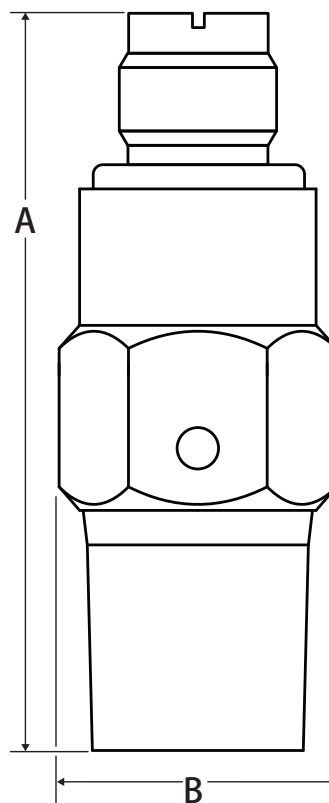

## Coin Operated • 150 WOG

### Material Specifications

| Part       | Material       |
|------------|----------------|
| Body       | Brass - C36000 |
| Plug Screw | Brass - C36000 |

### Dimensions

| Part #   | Size      | A    | B    |
|----------|-----------|------|------|
| TV-A2    | 1/4" MNPT | 1.63 | 0.58 |
| TVX-A2-N | 1/4" MNPT | 2.75 | 0.58 |

**WARNING:** This product can expose you to chemicals including lead, which is known to the State of California to cause cancer, and lead, which is known to the State of California to cause birth defects or other reproductive harm. For more information go to [www.P65Warnings.ca.gov](http://www.P65Warnings.ca.gov).