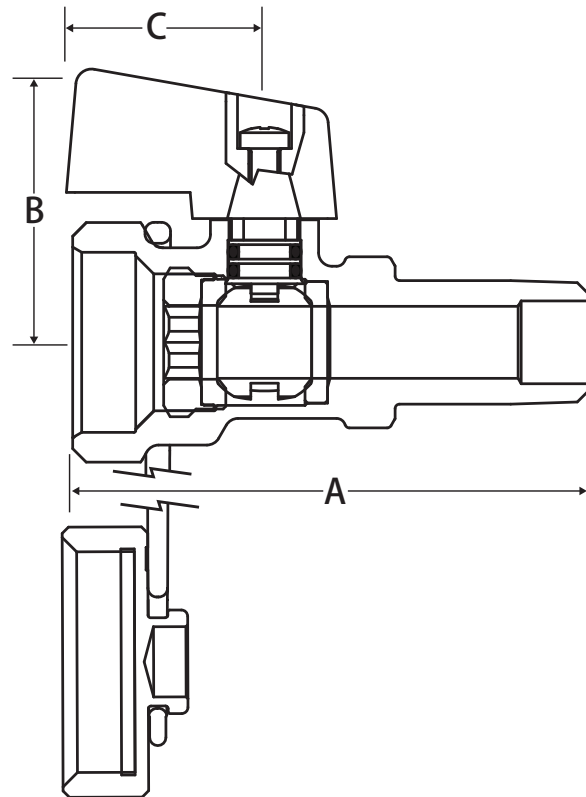

# Drain and Blowdown Valve

### Features

- 3/4" garden hose drain connection
- Extended to accommodate insulation
- Includes drain cap and retainer
- 100% leak tested

### Material Specifications

Part	Material
Body	Brass - C3771BE
End Connection	Brass - C3771BE
Ball	Chrome Plated Brass - C3604DB
Seat (2)	PTFE
Stem	Brass - C3604DB
Stem O-ring (2)	Viton®
Handle	Steel - Nickel Plated
Screw	Steel - Nickel Plated
Cap	Brass - C3771BE
Flat Washer	Buna-N
Retaining Strap	Plastic

### Dimensions

Part #	Inlet	Outlet	A	B	C
TQ-B1	1/4" MNPT	3/4" GH	2.55	1.22	0.87