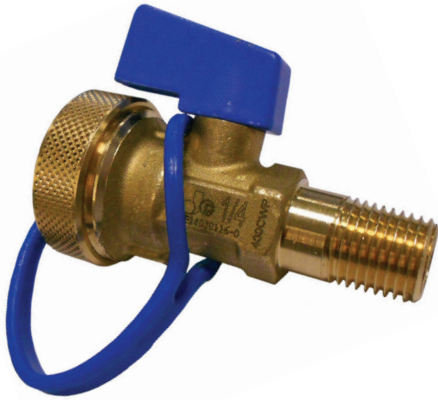

# Drain and Blowdown Valve

## Isolation Ball Valve • 400 WOG

### Features

- 3/4" garden hose drain connection
- Extended to accommodate insulation
- Includes drain cap and retainer
- 100% leak tested

### Material Specifications

Part	Material
Body	Brass - C3771BE
End Connection	Brass - C3771BE
Ball	Chrome Plated Brass - C3604DB
Seat (2)	PTFE
Stem	Brass - C3604DB
Stem O-ring (2)	Viton®
Handle	Steel - Nickel Plated
Screw	Steel - Nickel Plated
Cap	Brass - C3771BE
Flat Washer	Buna-N
Retaining Strap	Plastic