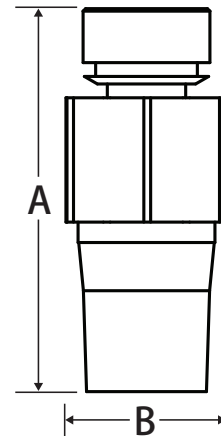

Pressure / Temperature Test Port

Dual Nordel Core • 1000 WOG

Pressure and Temperature Rating

- 1000 WOG
- 350°F Max

Material Specifications

Part	Material
Body	Brass
Core	Nordel
Cap	Brass
Flat Washer	Buna-N

Dimensions

Part #	Size	Port Length	A	B
SP-B	1/4"	1-1/2"	1.55	.56
SP-BXL	1/4"	3"	3.03	.56