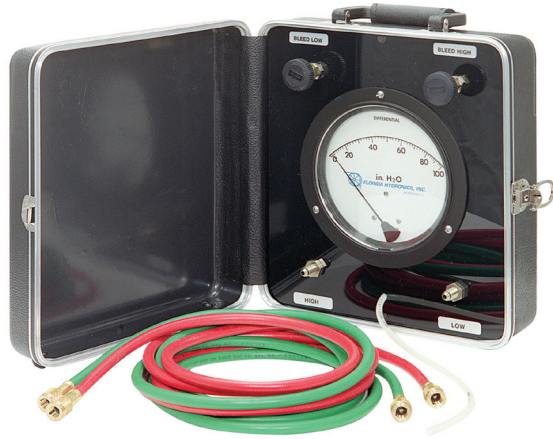

Differential Metering Kit

Dimensions

Part #	DP IN. (WC) Range	Description
MK-50	0" - 50"	Differential Pressure In. of WC
MK-100	0" - 100"	Differential Pressure In. of WC