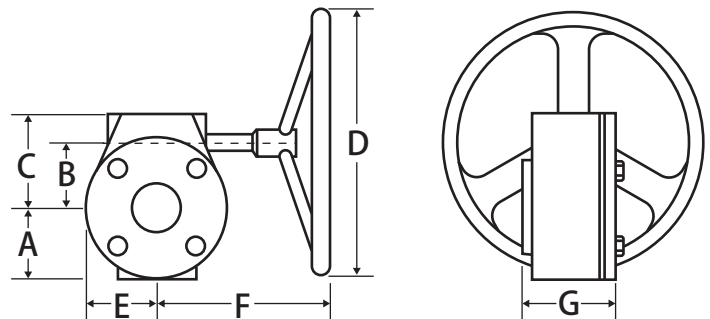

Butterfly Valve Handle

Ten-position Lockable Lever Handle

Terminator BFV Lever Handle

Comes standard with terminator BFV

Dimensions

Part No.	Size	A	B	C
BLH2-3	2-1/2" - 3"	2.00	1.26	10.64
BLH4	4"	2.00	1.26	10.64
BLH5-6	5" - 6"	2.00	1.26	10.64
BLH8	8"	4.30	1.77	14.18
BLH10	10"	5.84	1.77	19.7
BLH12	12"	5.8	1.77	19.7

Butterfly Valve Handle

Butterfly Gear Operator

Terminator BFV Gear Operator

Dimensions

Part No.	Size	A	B	C	D	E	F	G
2-14"								
BGO2-3	2-1/2" -3"	2.05	1.77	2.92	5.91	2.05	6.00	2.96
BGO4	4"	2.05	1.77	2.92	5.91	2.05	6.00	2.96
BGO5-6	5" - 6"	2.05	1.77	2.92	5.91	2.05	6.00	2.96
BGO8	8"	2.96	2.47	3.98	11.82	2.96	9.85	3.39
BGO10	10"	2.96	2.47	3.98	11.82	2.96	9.85	3.39
BGO12-14	12"-14"	3.19	3.15	4.65	11.82	3.19	8.94	3.27