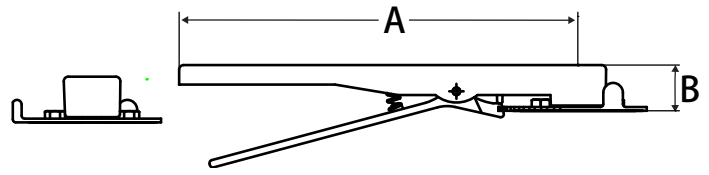

Butterfly Valve Handle

Ten-position Lockable Lever Handle

Terminator BFV Lever Handle

Comes standard with terminator BFV

Dimensions

Part No.	Size	A	B	C
BLH2-3	2-1/2" - 3"	2.00	1.26	10.64
BLH4	4"	2.00	1.26	10.64
BLH5-6	5" - 6"	2.00	1.26	10.64
BLH8	8"	4.30	1.77	14.18
BLH10	10"	5.84	1.77	19.7
BLH12	12"	5.8	1.77	19.7

Butterfly Valve Handle

Butterfly Gear Operator

Terminator BFV Gear Operator

Dimensions

Part No.	Size	A	B	C	D	E	F	G
2-14"								
BGO2-3	2-1/2" -3"	2.05	1.77	2.92	5.91	2.05	6.00	2.96
BGO4	4"	2.05	1.77	2.92	5.91	2.05	6.00	2.96
BGO5-6	5" - 6"	2.05	1.77	2.92	5.91	2.05	6.00	2.96
BGO8	8"	2.96	2.47	3.98	11.82	2.96	9.85	3.39
BGO10	10"	2.96	2.47	3.98	11.82	2.96	9.85	3.39
BGO12-14	12"-14"	3.19	3.15	4.65	11.82	3.19	8.94	3.27