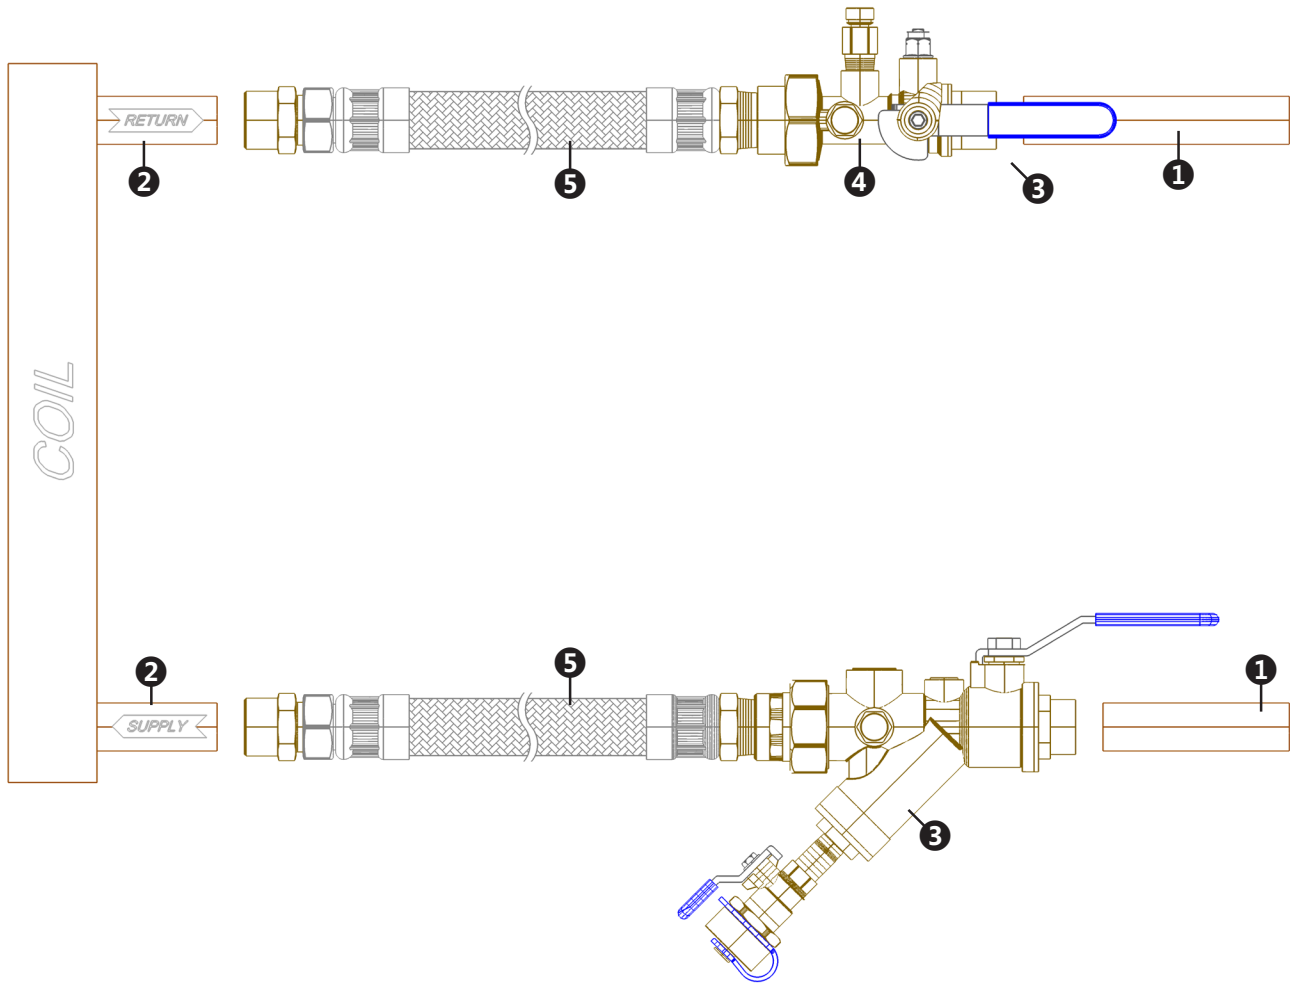

Heat Pump Hose Packages

1 Run Out Pipe

Connection Type

- MNPT SWT Copper (Press)

2 Coil

Connection Type

- MNPT FNPT SWT

3 Stainer / Supply Side Valve

Type

- Terminator S Terminator Y Terminator N

PT Port

- Yes No Yes No

Drain / Blowdown (Terminator S requires two Drain / Blowdown valves for proper operation)

4 Balancing Valve

- Terminator B Terminator A

Air Vent

- N/A Manual
 Ball Valve Automatic w/Ball Valve

5 Flexible Hoses

Length (12" only available through 1", and 18" only available through 1-1/2")

- N/A 12" 18" 24" 36"

6 Extension for Insulation

- Yes No